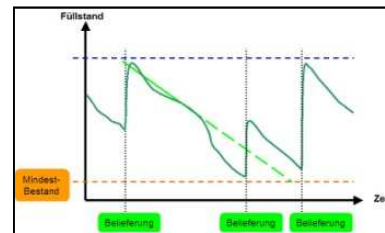

Application by means of OPTI4Cast

- Telemetry
- Telephone message
- Supplies of associated customer group

Rolling demand forecast and automatic generation of orders with flexible time-dependent amounts

Trip planning and optimisation